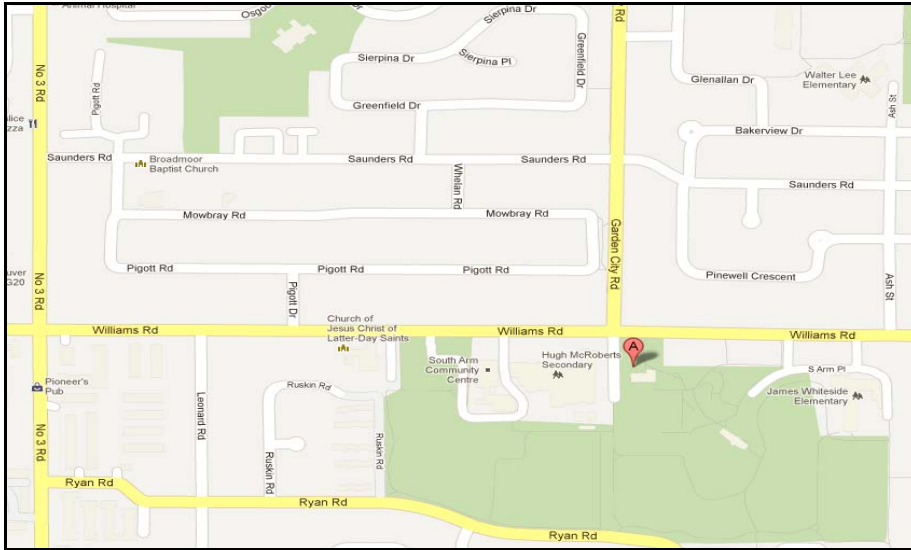

Location of RCD Summer Camp:

2013 RCD Summer Camp is held at the South Arm Community Hall Annex, situated at 9020 Williams Road in Richmond.

Public Transport:  401, C93

Parking: Free parking at 9020 Williams Road Car Park

Entrance to Community Hall Annex: